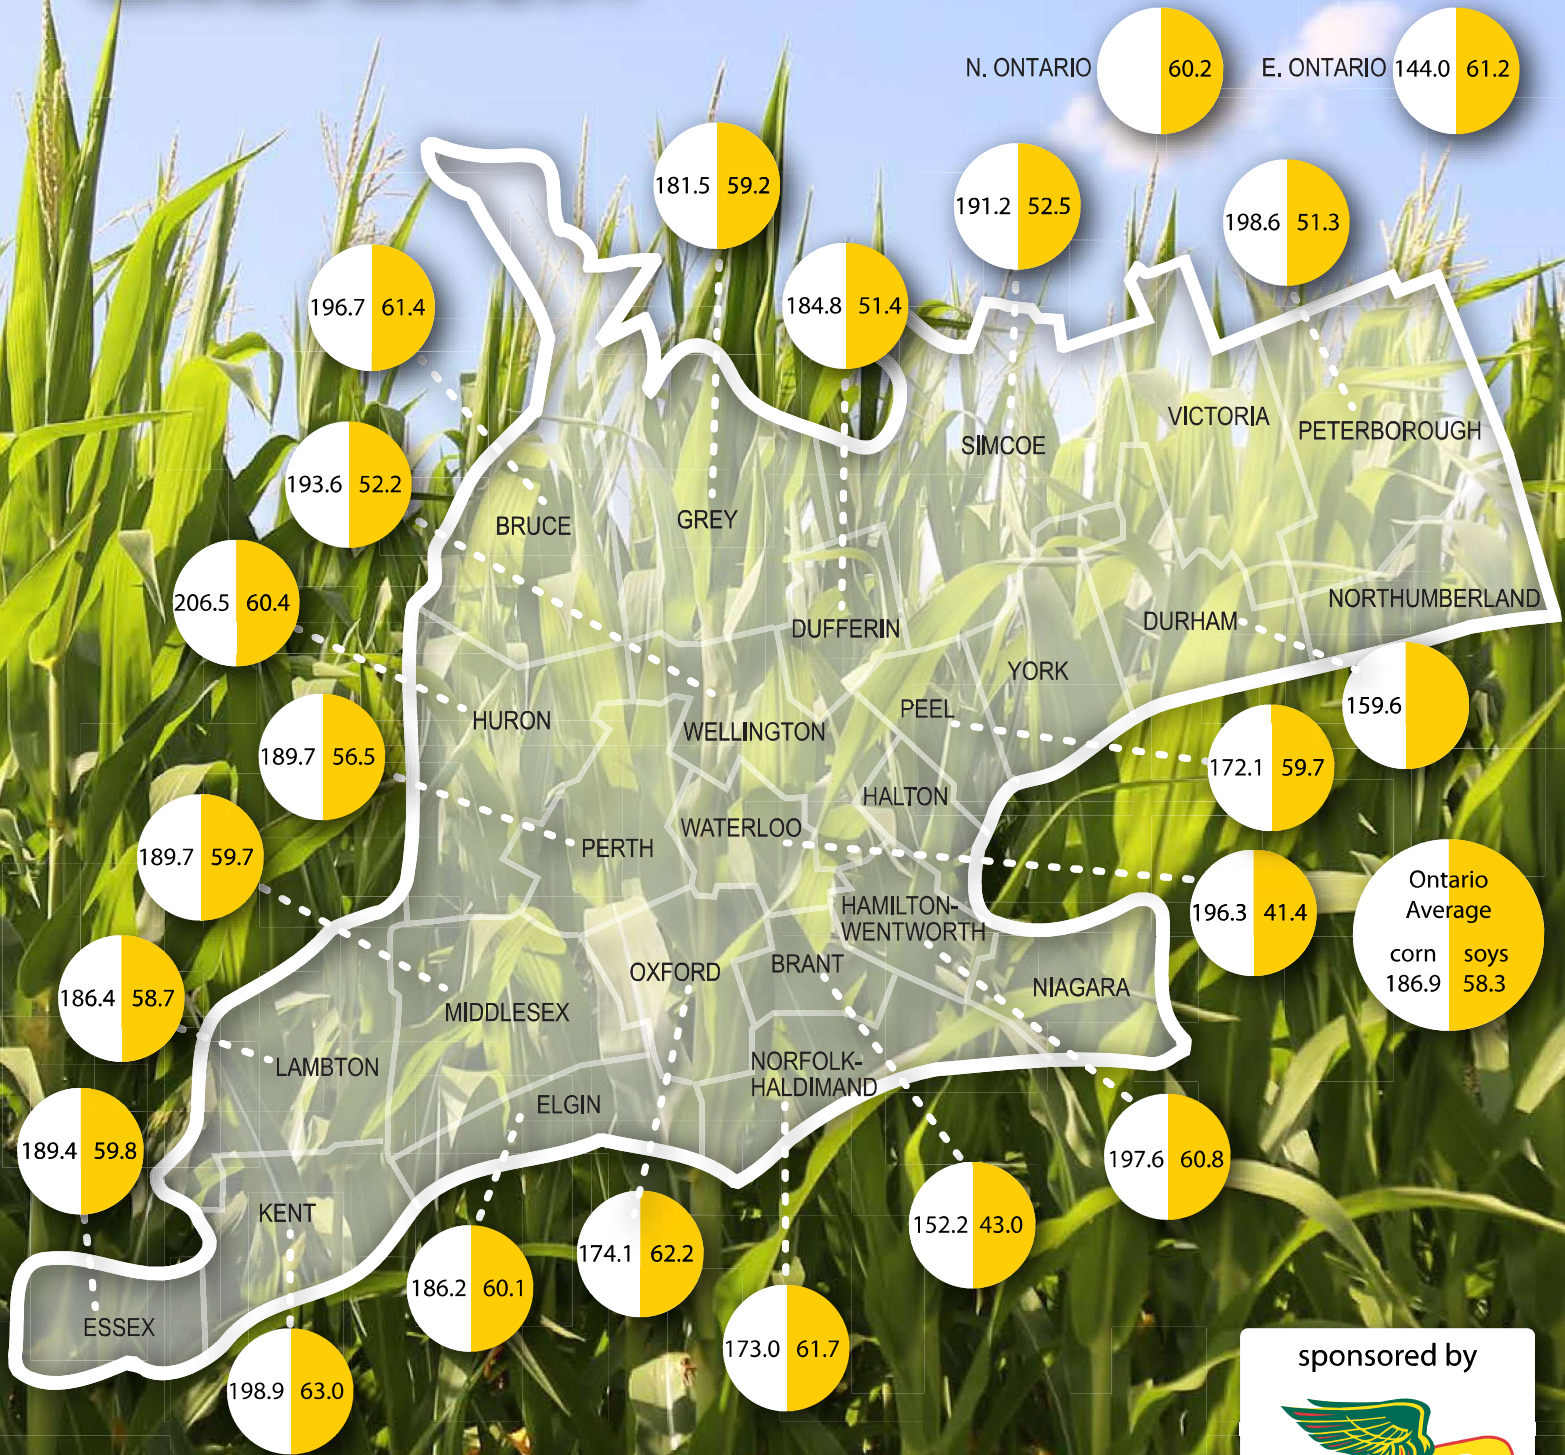

GREAT LAKES GRAIN

BRINGING YOU WHAT'S NEXT 2020 YIELD ESTIMATES

Ontario
Average
corn 186.9
soys 58.3

Our focus is marketing your grain to best suit your needs.

greatlakesgrain.com