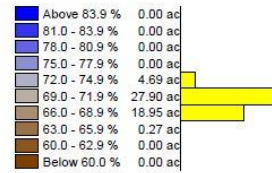

Client: SoilOptix
Farm: Zone Smart
Field: Zone Smart
Name: Combined Texture
Min: 62.9 %
Max: 76.1 %
Avg: 69.7 %