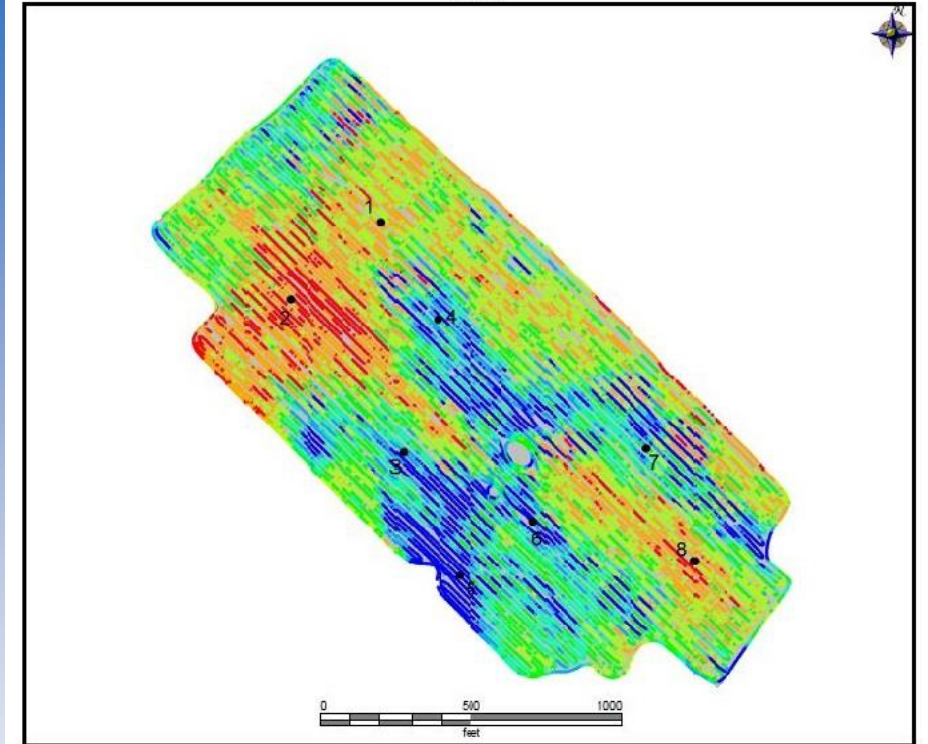

SoilOptix®

Survey Maps

Zone Smart
SampleID

Client: SoilOptix
Farm: Zone Smart
Field: Zone Smart
Name: One Acre Grid
Min: 1.000
Max: 62.000
Avg: 31.500

One Acre Grid

Zone Smart
Count

Client: SoilOptix
Farm: Zone Smart
Field: Zone Smart
Name: Survey
Min: 264.182
Max: 428.545
Avg: 371.416