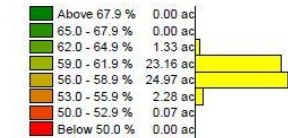

SoilOptix®

Additional SoilOptix® Layers

Zone Smart
Leakability

Client: SoilOptix
Farm: Zone Smart
Field: Zone Smart
Name: Combined Texture
Min: 21.64 %
Max: 34.98 %
Avg: 27.91 %

SoilOptix®

Zone Smart
Plant Available Water

Client: SoilOptix
Farm: Zone Smart
Field: Zone Smart
Name: Combined Texture
Min: 62.9 %
Max: 76.1 %
Avg: 69.7 %

SoilOptix®

Zone Smart
Loam

Client: SoilOptix
Farm: Zone Smart
Field: Zone Smart
Name: Combined Texture
Min: 52.3 %
Max: 64.2 %
Avg: 56.8 %

SoilOptix®

Additional SoilOptix® Layers

Zone Smart
Silt

Client: SoilOptix	Above 47.9 %	0.00 ac
Farm: Zone Smart	45.0 - 47.9 %	0.02 ac
Field: Zone Smart	42.0 - 44.9 %	22.37 ac
Name: Combined Texture	39.0 - 41.9 %	29.42 ac
Min: 37.7 %	36.0 - 38.9 %	0.00 ac
Max: 46.9 %	33.0 - 35.9 %	0.00 ac
Avg: 41.8 %	30.0 - 32.9 %	0.00 ac
	Below 30.0 %	0.00 ac